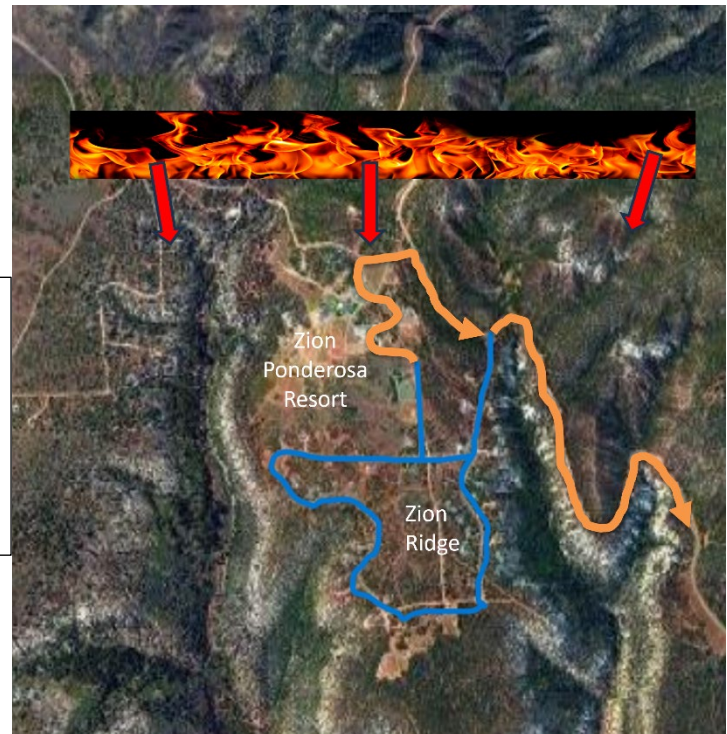

# Zion Ridge/Zion Ponderosa Fire Evacuation Routes

Fire approaching from the South will block North Fork Road. Proceed left at the gate and follow dirt road north to Navaho Lake. Road is bumpy but drivable. Expected travel time is up to 2 hours. Proceed with patience and caution.

Fire approaching from the North. Proceed right at the gate and follow North Fork Road south to Route 9. Turn left at Route 9 (head away from Zion National Park).

Fire approaching from the North and South. Proceed to Zion Ponderosa and shelter in place by the ponds and playing field.