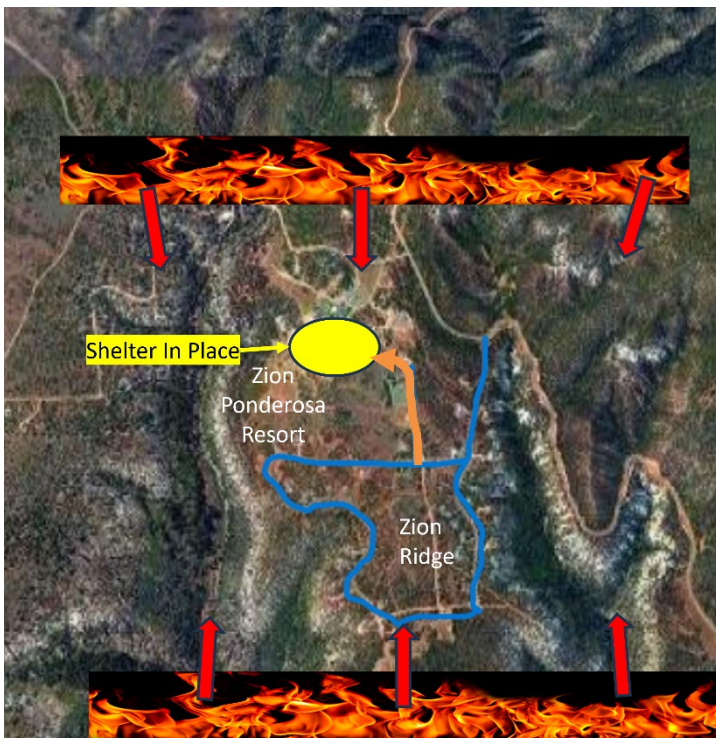

# Zion Ridge/Zion Ponderosa Fire Evacuation Routes

Fire approaching from the South will block North Fork Road. Proceed left at the gate and follow dirt road north to Navaho Lake. Road is bumpy but drivable. Expected travel time is up to 2 hours. Proceed with patience and caution.

Fire approaching from the North. Proceed right at the gate and follow North Fork Road south to Route 9. Turn left at Route 9 (head away from Zion National Park).

Fire approaching from the North and South. Proceed to Zion Ponderosa and shelter in place by the ponds and playing field.